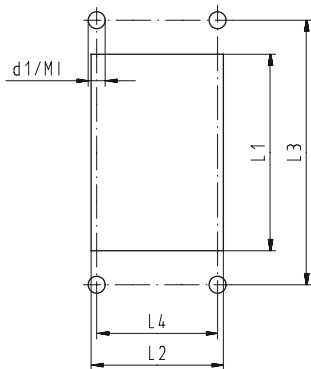

revos HD

Housing line, cut-outs and mounting dimensions

Mounting diagram for **revos** HD open-bottom bases of size 10/15, 16/25 and 32/50

Size		10/15	16/25	32/50
Cut-out	L1	56	72	82
	L2	23	23	49
	L3	70	86	92
Installation spacing	L4	17.5	17.5	42
	d1	3.3	3.3	4.3
	M1	M3	M3	M4

Mounting diagram for **revos** HD closed-bottom bases of size 10/15, 16/25 and 32/50

Size		10/15	16/25	32/50
Installation spacing	L3	48	64	94
	L4	40	40	46
	d1	4.3	4.3	4.3
	M1	M4	M4	M4