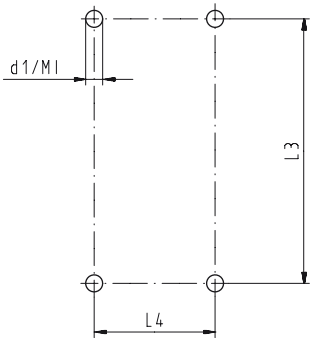

revos HD

Housing line, cut-outs and mounting dimensions

Mounting diagram for **revos** HD open-bottom bases of size 10/15, 16/25 and 32/50

Size		10/15	16/25	32/50
Cut-out	L1	56	72	82
	L2	23	23	49
	L3	70	86	92
Installation spacing	L4	17.5	17.5	42
	d1	3.3	3.3	4.3
	M1	M3	M3	M4

Mounting diagram for **revos** HD closed-bottom bases of size 10/15, 16/25 and 32/50

Size		10/15	16/25	32/50
Installation spacing	L3	48	64	94
	L4	40	40	46
	d1	4.3	4.3	4.3
	M1	M4	M4	M4